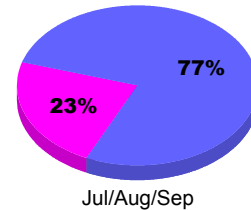

Gender Comparison 2012-2013