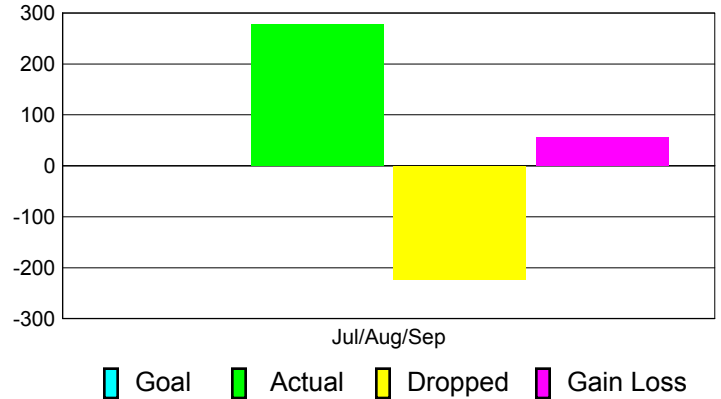

### YTD Status Quo Clubs 2012-2013

Status Quo Clubs Compared to Status Quo Members

## MEMBERSHIP

**Membership Results**  
2012-2013

**Membership**  
2011-2012

Month	Net Memb Goal	Actual New Memb	Actual Dropped Memb	Gain/Loss of Memb	Gain/Loss of Memb
Jul/Aug/Sep	0	278	-223	55	79
<b>Totals</b>	<b>0</b>	<b>278</b>	<b>-223</b>	<b>55</b>	<b>79</b>

### Membership Results 2012-2013

Goal, New, Dropped, Gain/Loss

### Comparison of Membership Gain/Loss

Current Year Compared to the Previous Year